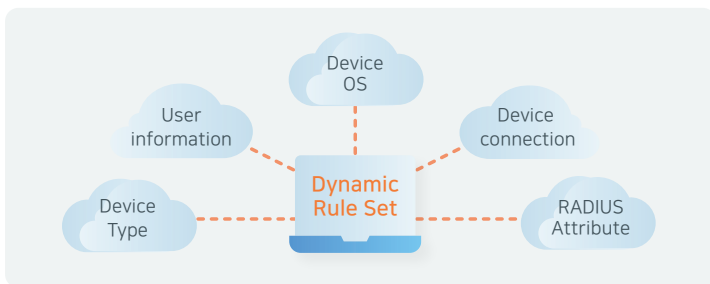

## Captive Portal

User Login

Guest Login

- Ability to create multiple auth page support
- Employee/Guest auth page identity management function support
- Terminal Management function support
- Security protocol setting support
- WIPS interlock function support
- Guide statement setting function support
- Randomized MAC Address guide page support

## SDN policy-based IP Mobility Integrated Auth Support

SDN policy-based IP Mobility Auth System support

- IP identity system for wired/wireless/smart terminals
- User, ID, IP, MAC etc.. terminal integration management support
- Access control for user and terminal distinction support
- Auto registration support (minimum admin intervention)
- Agentless based & DHCP(important IP, IP protection) support
- Additional auth system for web terminal